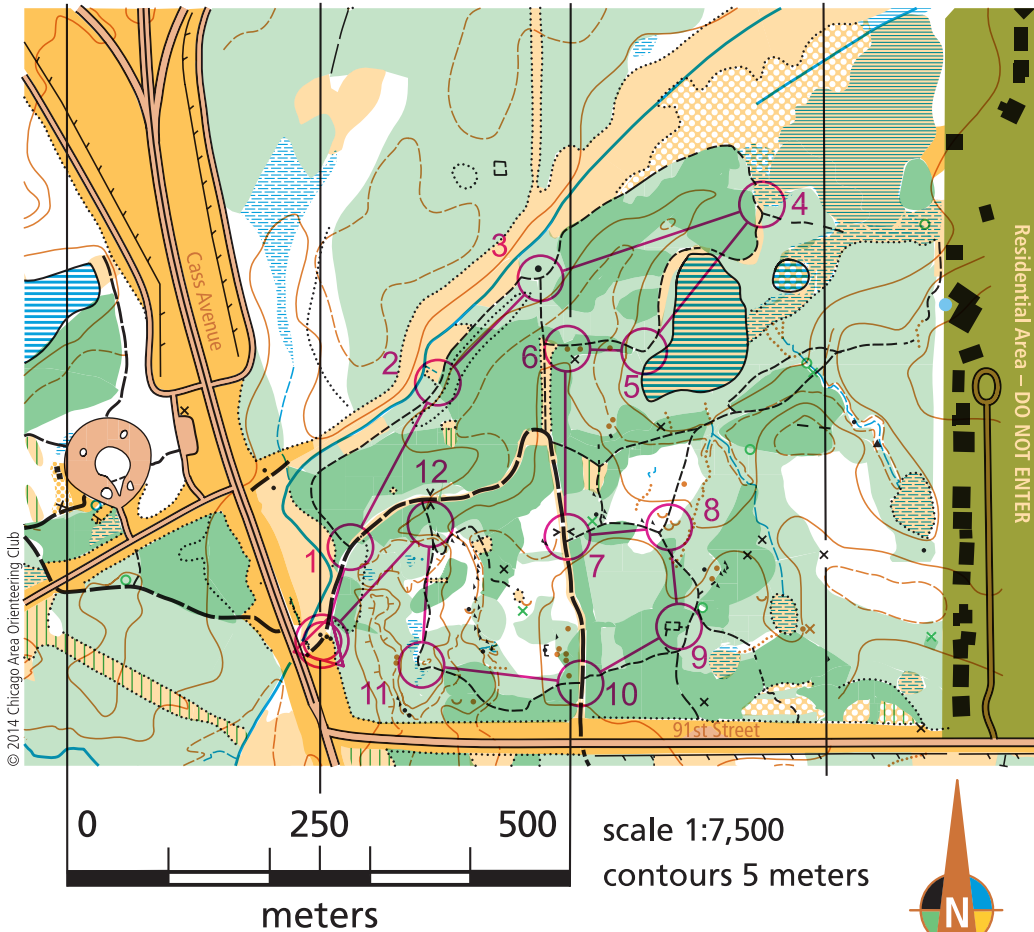

Beginner Orienteering Course

Waterfall Glen Forest Preserve

- open land with scattered trees
- rough open land, water
- forest: easy running, slow
- forest: difficult to run, fight
- undergrowth: slow running, fight
- vegetation boundary, distinct
- vegetation boundary, indistinct
- paved area
- marsh, uncrossable
- well, seasonal stream
- stream
- seasonal marsh, narrow marsh
- small trail, trail
- indistinct trail, vehicle trail
- minor paved road
- major road
- fence
- power line, stone wall
- building, ruin
- boulder, rock pile
- group of boulders
- small ruin, manmade object
- contour line
- form line, slope line
- dry ditch
- knoll, rootstock
- depression, small depression
- distinct tree, fallen tree

© 2014 Chicago Area Orienteering Club

Residential Area - DO NOT ENTER

Beginner	1.9km			
1	101			
2	102			
3	103			
4	104			
5	105			
6	106			
7	107			
8	108			
9	109			
10	110			
11	111			
12	112			
	160m			

Beginner Course, Length 1.9km

Start Southwest end of trail

1. 101 Large trail/small trail junction
2. 102 Semi-open area southwest part
3. 103 Trail junction
4. 104 Seasonal marsh southwest edge
5. 105 Bend in trail
6. 106 Western knoll
7. 107 Culvert southeast side
8. 108 Southern small depression west side
9. 109 Ruin east side
10. 110 Southern trail junction
11. 111 Hill southwest side
12. 112 Spur trail crossing

160m from last control to finish.

Basemap

Stirling Surveys 1993, Aero-Metric LiDAR Data 2006

Fieldwork and Cartography

Chicago Area Orienteering Club, chicago-orienteering.org

Revised 2013

Special Thanks

To the members of the Chicago Area Orienteering Club who donated their time and effort to develop this course and map